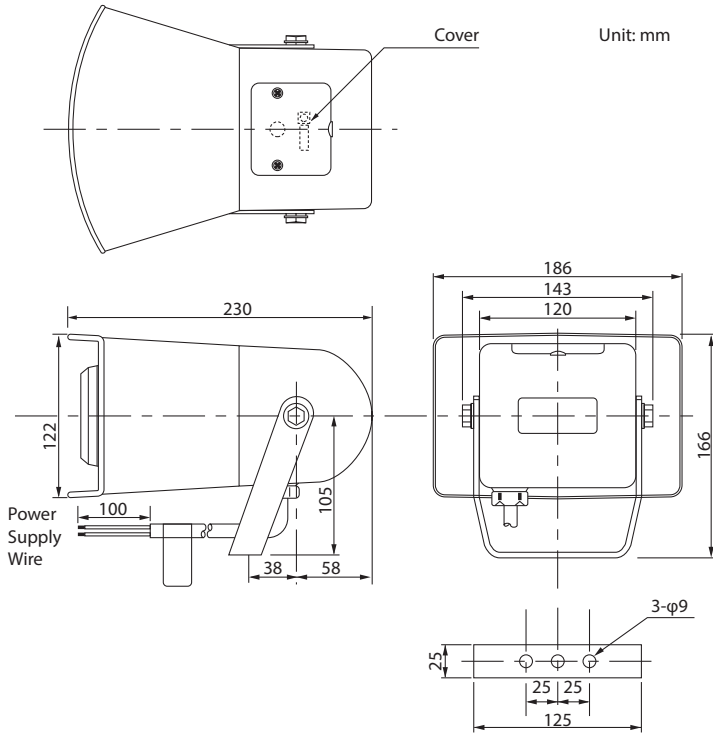

EWHS-24A-J

Model EWHS: 1 channel	Body Color J: Ivory White Y: Yellow R: Red
Rated Voltage 24 : AC/DC 12/24V 48 : DC 48V 100: AC 100V 200: AC 200V	Sound Type A: Type A* C: Type C* D: Type D* E: Type E

*Copyright laws limits availability to Japan only.

Use of Copyrighted Material

PATLITE Corporation has not applied for permission to use certain copyrighted music or songs recorded for Type-A, Type-C, and Type-D melody charts outside of Japan. Therefore, please contact the local copyright association for permission before using the product in case this product is used outside of Japan. Melody charts Type-E is recommended for use outside of Japan as this playlist does not include copyrighted music or songs, and permission is not required.

Type A		(Japan Only)	
Beep (slow intermittent)	Stutter (rapid intermittent)	Bell (clear high-pitch)	Yelp (rapid siren)
Rapid Hi-Lo	Melody Chime	Synthesized Piano	Synthesized Bell
Stutter + Bell	Synthesized Melody Chime	Chime	Call Sign
Fur Elise	Maiden's Prayer	Bach Minuet in Gmaj	Annie Laurie
London Bridge is falling down	Hol-di-ri-Dia	Mary had a little Lamb	Campdown Races
Cuckoo Song	Village Blacksmith	On the Bridge of Avignon	Daydream Believer
Amaryllis	Mozart Symphony No. 40	Quiet Lakeside	Ich bin ein Musikante
Spanish Romance	Katyusha	Grandfather's Clock	Ave Maria