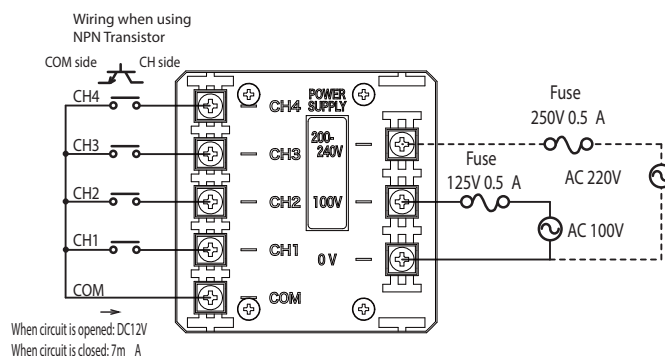

- Maximum output level of 90dB (at 1m) is suitable for use in a noisy factory.
- 32 pre-recorded sounds in one unit to be used for various applications.
- Sound output level and sound group can be selected by rotary switches stored behind the front panel for easier operation, even after installation.
- Select a sound group to playback 4 pre-recorded sounds.
- A new sound group can be created from the 32 sounds by using an optional memory card (sold separately).
- Compliant with the RoHS directive
- Has the CE mark and conforms to the requirements (for 12V/24V type) for the EC directive.
- Is a UL recognized component (File No. E24210).

AVAILABLE BY SPECIAL ORDER

- Binary input controlled 15 sound playback model.
- PNP open collector transistor type.

Dimensions

How to Order

BD-24A-J	
Rated Voltage	Color
24 : DC 24V 100: AC 100V/220V	J: Ivory White K: Dark Gray
Sound Type	
A: Type A* C: Type C* D: Type D* E: Type E	
*Copyright laws limits availability to Japan only.	