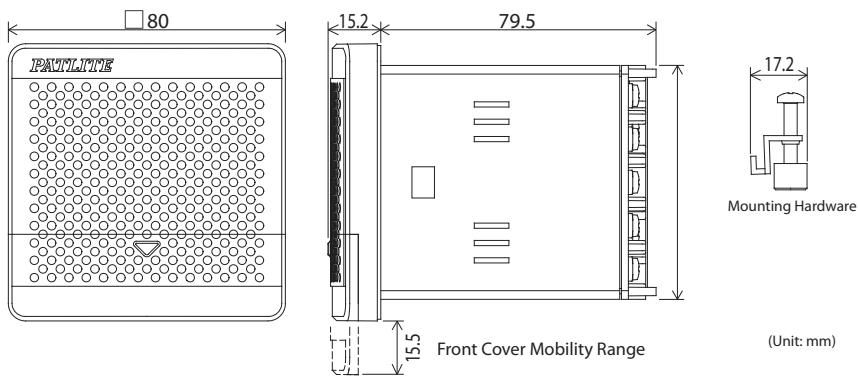

Dimensions