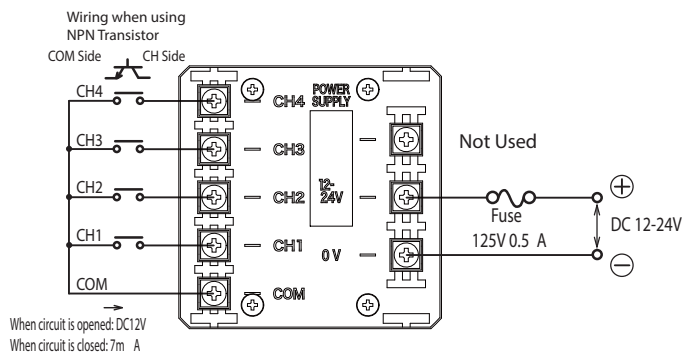

- Maximum output level of 90dB (at 1m) is suitable for use in a noisy factory.
- 32 pre-recorded sounds in one unit to be used for various applications.
- Sound output level and sound group can be selected by rotary switches stored behind the front panel for easier operation, even after installation.
- Select a sound group to playback 4 pre-recorded sounds.
- A new sound group can be created from the 32 sounds by using an optional memory card (sold separately).
- Compliant with the RoHS directive
- Has the CE mark and conforms to the requirements (for 12V/24V type) for the EC directive.
- Is a UL recognized component (File No. E24210).

AVAILABLE BY SPECIAL ORDER

- Binary input controlled 15 sound playback model.
- PNP open collector transistor type.

Dimensions

How to Order

BD-24A-J	
Rated Voltage	Color
24 : DC 24V 100: AC 100V/220V	J: Ivory White K: Dark Gray
Sound Type	
A: Type A* C: Type C* D: Type D* E: Type E	
*Copyright laws limits availability to Japan only.	